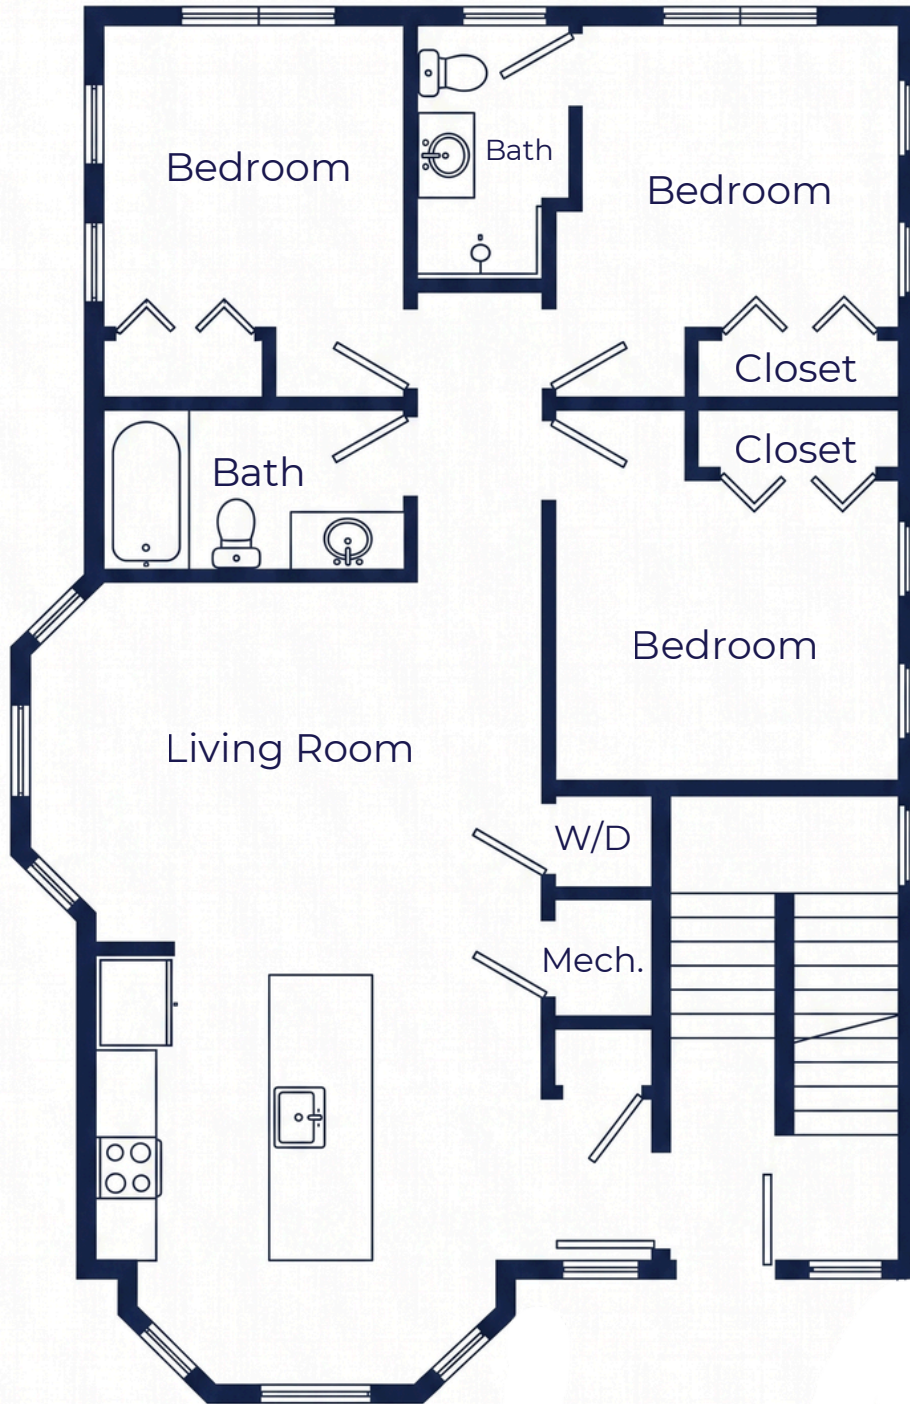

# 16 Church Street

9 Beds | 6 Baths | 3,474 Sq. Ft.

Unit 1

Unit 2

Unit 3

# 16 Church Street, #1

3 Beds | 2 Baths | 1,079 Sq. Ft.

# 16 Church Street, #2

3 Beds | 2 Baths | 1,079 Sq. Ft.

# 16 Church Street, #3

3 Beds | 2 Baths | 1,079 Sq. Ft.